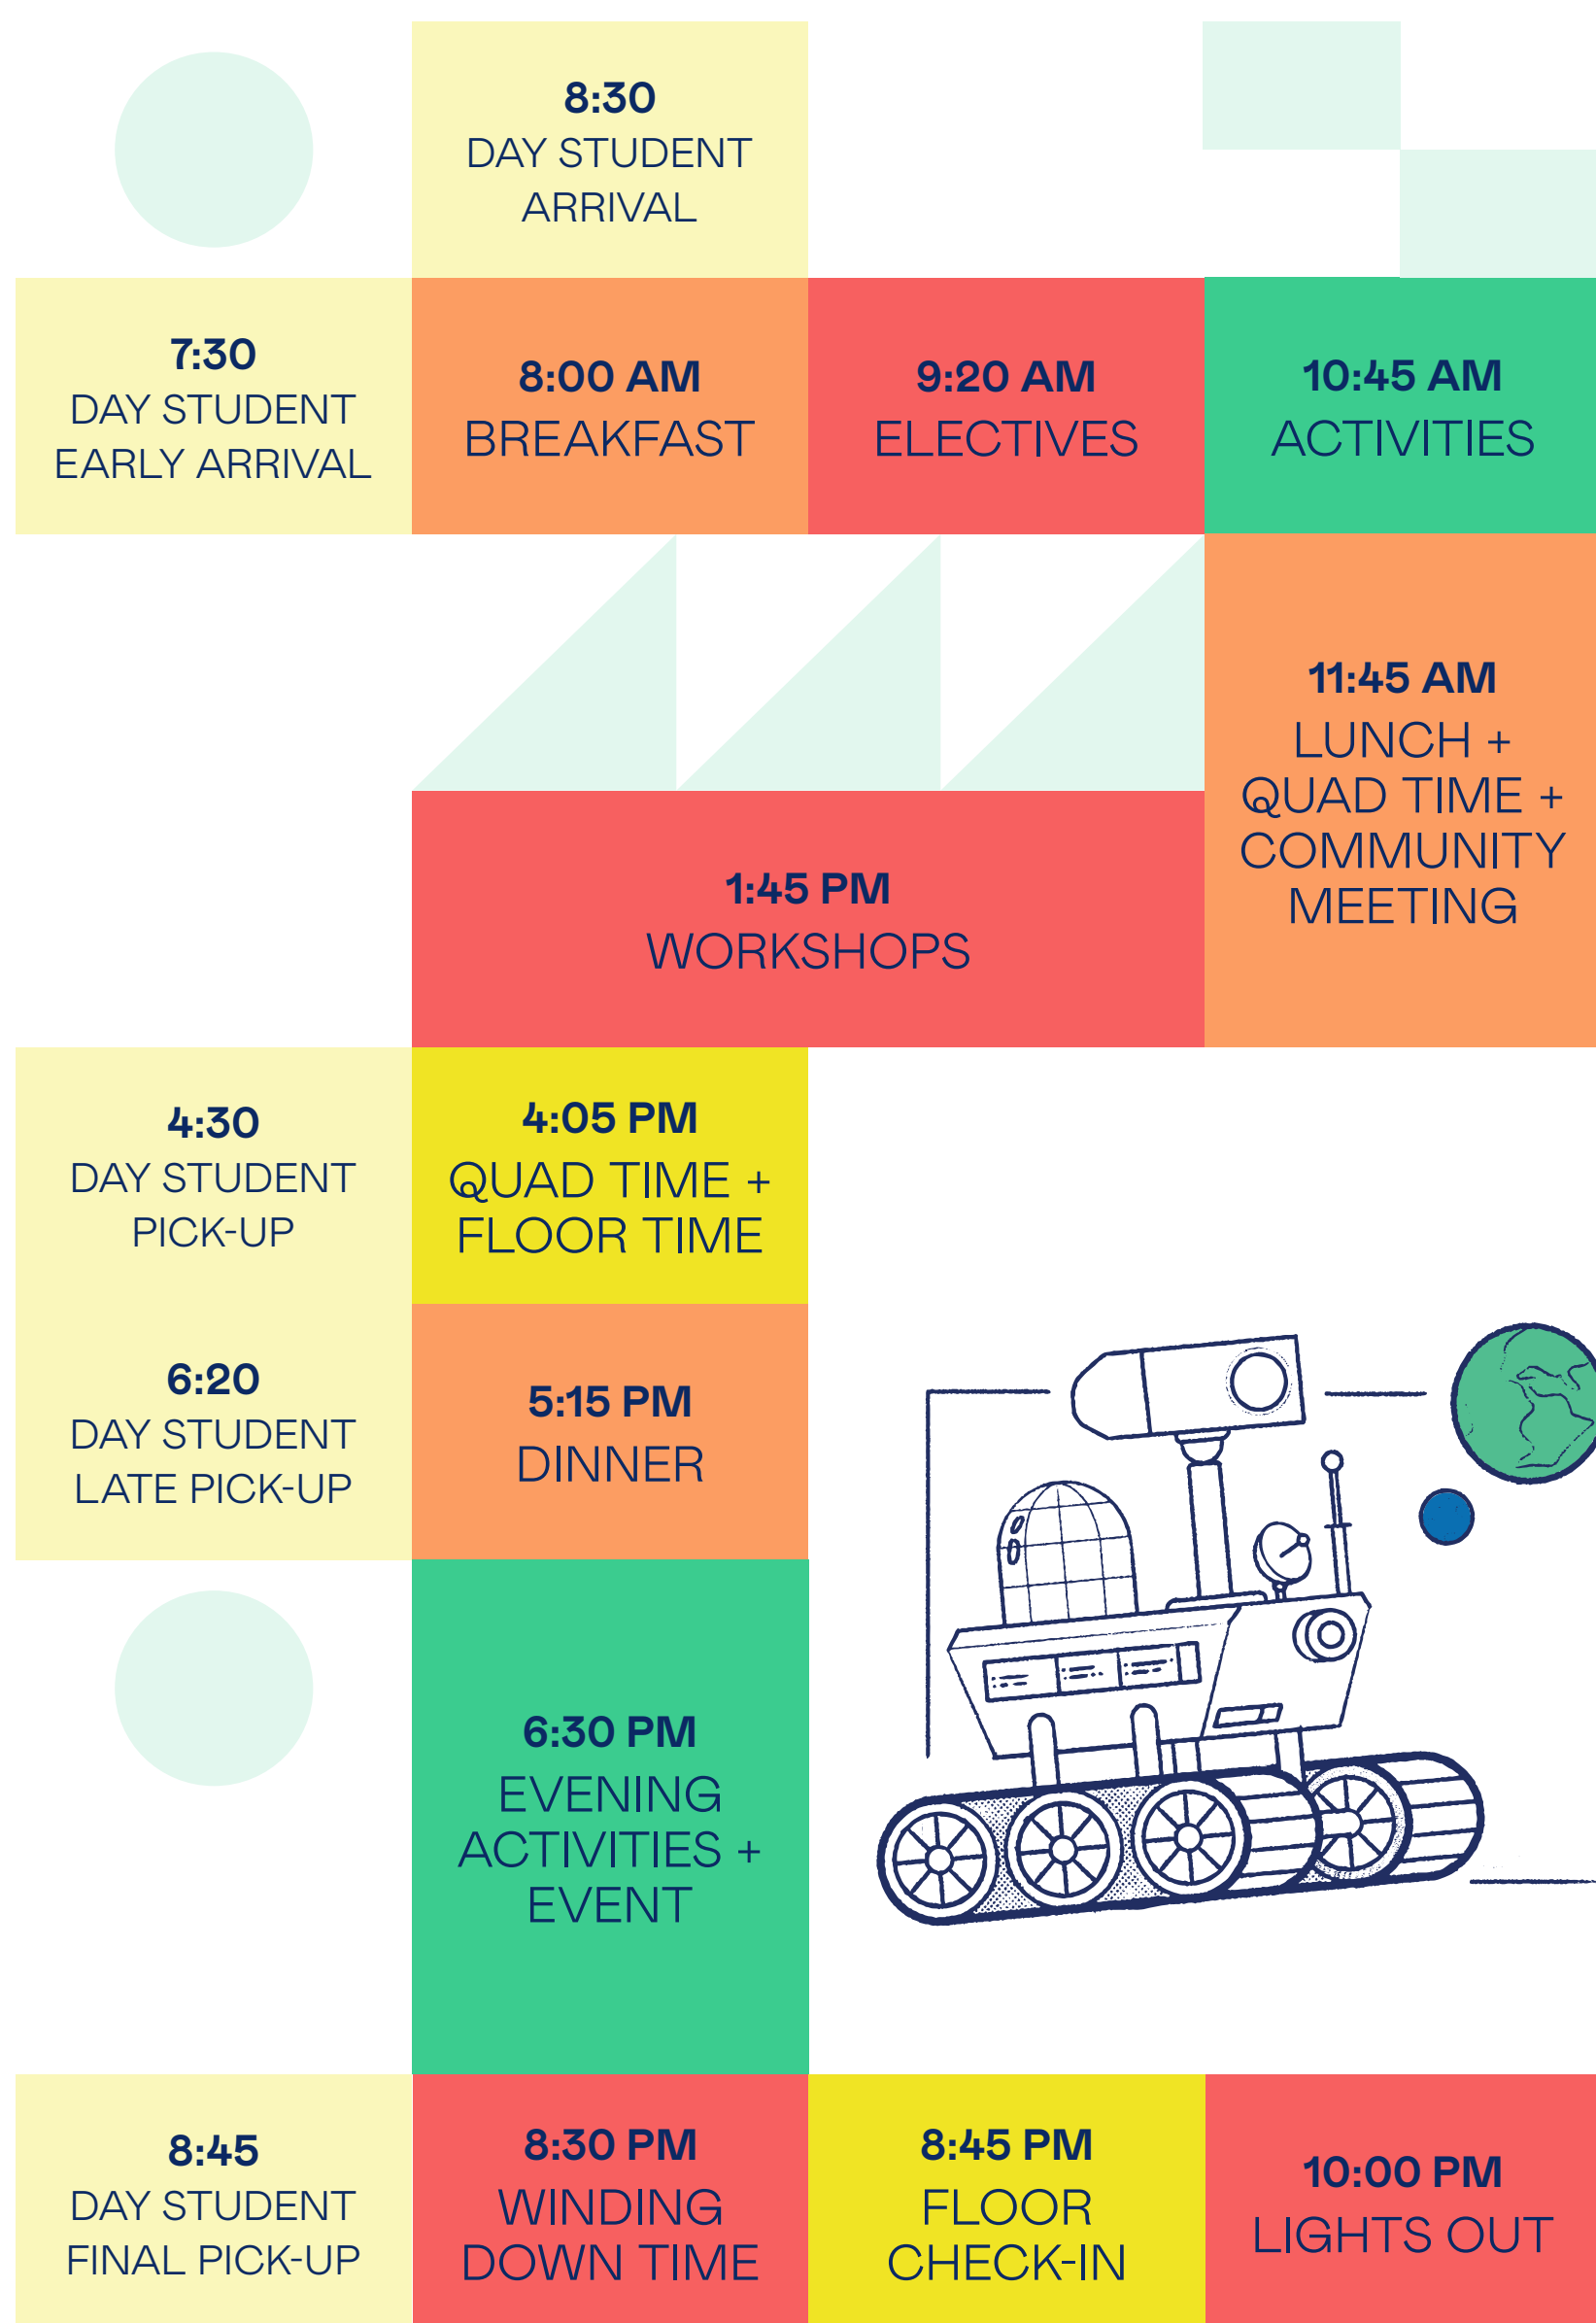

Come for the Ultimate Day, or stay for the Sleepaway

Either way, you'll pick new activities each day for a summer to remember.

10 choices each weekend

Options have included amusement parks, aquariums, an MLB game, indoor skydiving, and more.

Rest easy

Build more independence in a supportive environment. Stay in a dorm with your new roomie, build friendships with the kids in your living group, get support from two live-in advisors, and pick your daily activities. EXPLOR Sleepaway experiences offer the best staff-student ratio out of any campus-based summer program (1:4). We have almost 50 years of experience planning overnight programs and offer a 24/7 health center and Student Life staff.